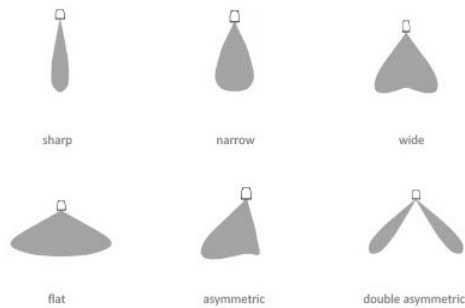

Different Diffuser For Different Distribution

Accessories

POWER FEED IN

MODNTING KIT

NODE CONNECTOR

CLOSURE