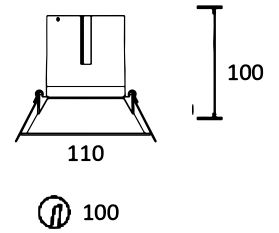

20W Tiron Midi

Product Description

Our medium-sized model features a patented heat sink system, providing soft, customizable lighting for commercial and office spaces. Made from aluminium die-casting material, it eliminates potential risks during operation. The electrostatic painting ensures color consistency, while the superior quality PC cover offers high light transmittance and optical softness. Experience style and efficiency with our medium-sized model.

Lamp

Light Source	: CREE ↔ LED
CRI	: >90
Rated Life	: 50,000 HRs
Wattage	: 12W | 20W
Beam Angle	: 38°
CCT	: 2700K | 3000K | 4000K | 6500K

Body

Color	: White | Black | Silver
Material	: Aluminum
12W D - H - SC (ø)	: 85 - 84 - 75
20W D - H - SC (ø)	: 110 - 100 - 100

Electric

Control Gear	: TRIDONIC VS PHILIPS
Input Voltage	: 220 - 240V/50-60Hz
Luminaire Efficacy	: 100 lm/W
Output Current	: Constant Current
Output Voltage	: SELV

Other

Protection	: IP65 (front side only)

Options

Dimmable Option	: Triac | 0/1 - 10V | Dali
	: Wireless
Emergency Backup	: Battery Backup
	: CBS AC/DC