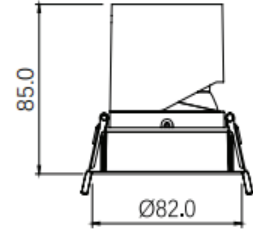

9W

15W

Product Description

The Aether downlight is a high-performance, recessed luminaire featuring an energy-efficient LED light source available in 9W or 15W options. It delivers an impressive light output of 1350Lm with a luminaire efficacy of 90Lm/W, operating on a standard AC 220-240V voltage. Designed for exceptional color accuracy, it boasts a CRI of over 90 and offers versatile configurations with multiple beam angles and color temperatures ranging from 2700K to 4000K. Built with a durable aluminum body in a white or black finish, it fits cutout sizes between 55mm and 75mm with an IP20 ingress protection rating. Additionally, this long-lasting fixture provides a rated life of 50,000 hours and supports flexible dimming options including Triac, 0-10V, and Dali systems.

Light

Light Source	: LED
CRI	: >90
Wattage	: 9W 15W
Beam Angle	: 5° 24° 36° 60°
Color Temperature	: 2700K 3000K 4000K
Rated Life	: 50,000 Hrs.

Body

Finish	: White Black
Material	: Aluminium
Diameter (mm)	: 61mm - 82mm
Cutout (mm)	: 55mm - 75mm
Height (mm)	: 80mm - 85mm