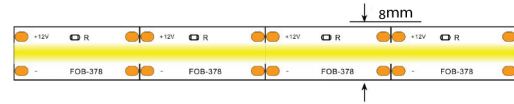

LED COB 10W

Strip Light

Lightronic®

Product Description

A COB strip light features closely packed LED chips for smooth, even illumination. It's energy-efficient, versatile, and perfect for accent lighting in homes and commercial spaces, offering seamless integration and various brightness options.

Lamp

Power	: 10 W/M
CRI	: 90
Rated Life	: 30,000 HRs
CCT	: 3000K 3500K
Led Qty	: 320LEDs/M

Dimensions

Width	: 8 mm
Length	: 5000 mm

Electric

Voltage	: DC24V
Luminous Flux	: 100 lm/W

Other

Protection	: IP20
------------	--------

Options

Dimmable Option	: Triac 0/1 - 10V Dali
	: Wireless

LED COB 10W

Strip Light

Lightronic[®]

Hall | Residence | School | Colleges | Commercial | Hospitality