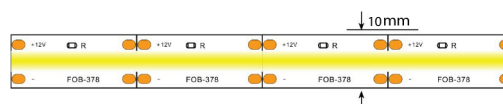

LED COB 12W

Strip Light

Lightronic®

Product Description

A COB strip light features closely packed LED chips for smooth, even illumination. It's energy-efficient, versatile, and perfect for accent lighting in homes and commercial spaces, offering seamless integration and various brightness options.

Lamp

Power	: 12 W/M
CRI	: 90
Rated Life	: 30,000 HRs
CCT	: 2700K 3000K 4000K
Led Qty	: 480LEDs/M

Dimensions

Width	: 10 mm
Length	: 5000 mm

Electric

Voltage	: DC24V
Luminous Flux	: 100 lm/W

Other

Protection	: IP20
------------	--------