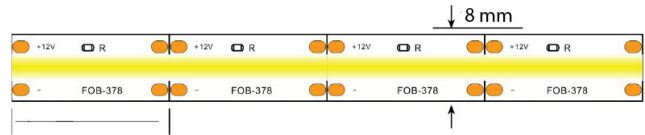

LED COB 5W

Strip Light

Lightronic®

Product Description

A COB strip light features closely packed LED chips for smooth, even illumination. It's energy-efficient, versatile, and perfect for accent lighting in homes and commercial spaces, offering seamless integration and various brightness options.

Lamp

Power	: 5 W/M
CRI	: >90
Rated Life	: 20,000 HRs
CCT	: 3000K 4000K
Led Qty	: 320LEDs/M

Dimensions

Width	: 8 mm
Length	: 5000 mm

Electric

Voltage	: DC24V
Luminaire Efficacy	: 100 lm/W

Other

Protection	: IP20
------------	--------