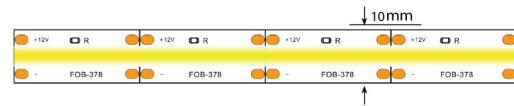

LED COB 8W

Strip Light

Lightronic[®]

A COB strip light features closely packed LED chips for smooth, even illumination. It's energy-efficient, versatile, and perfect for accent lighting in homes and commercial spaces, offering seamless integration and various brightness options.

Lamp

| | |
|------------|---------------------------------|
| Power | : 8 W/M |
| CRI | : >90 |
| Rated Life | : 30,000 HRs |
| CCT | : 2700K 3000K 4000K 6500K |
| Led Qty | : 320LEDs/M |

Dimensions

| | |
|-----------|-----------|
| Width | : 10mm |
| Length | : 5000 mm |
| Cut Point | : 100 mm |

Electric

| | |
|--------------------|------------|
| Voltage | : DC24V |
| Luminaire Efficacy | : 100 lm/W |

Other

| | |
|------------|--------|
| Protection | : IP65 |
|------------|--------|

Options

| | |
|-----------------|----------------------------|
| Dimmable Option | : Triac 0/1 - 10V Dali |
| | : Wireless |