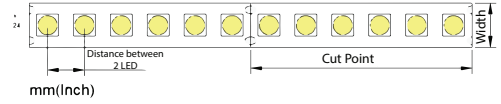

## Product Description

LED strip lights are flexible, versatile lighting solutions that come in a long, narrow strip embedded with LEDs. They offer a range of colors and brightness levels, making them ideal for accent lighting, under-cabinet illumination, or creating vibrant lighting effects. Easy to install with adhesive backing or mounting clips, LED strip lights can be cut to fit various lengths and controlled via remote or smartphone apps, allowing for customized lighting designs and energy-efficient performance.

## Dimensions

Width	: 10 mm
Length	: 5000 mm
Distance between 2 LED	: 5.6 mm
Cut Point	: 33.3 mm