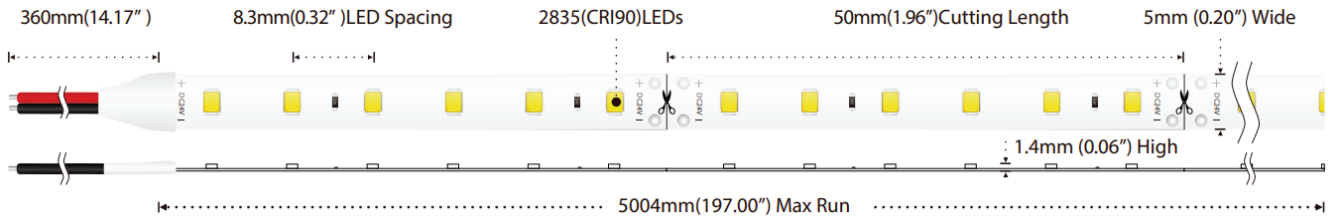

IP20

Product Description

LED strip lights are flexible, versatile lighting solutions that come in a long, narrow strip embedded with LEDs. They offer a range of colors and brightness levels, making them ideal for accent lighting, under-cabinet illumination, or creating vibrant lighting effects. Easy to install with adhesive backing or mounting clips, LED strip lights can be cut to fit various lengths and controlled via remote or smartphone apps, allowing for customized lighting designs and energy-efficient performance.

Lamp

Power	: 4.8 w/m
CRI	: >90
Rated Life	: 30,000 HRs
CCT	: 2700K 3000K 4000K 5000K 6000K
Efficacy (lm/m)	: 425lm 450lm 480lm 500lm 500lm
Led Qty	: 120LEDs/M

Dimensions

Width	: 5 mm
Length	: 5000 mm
Distance between 2 LED	: 8.3 mm
Cut Point	: 50 mm

Electric

Voltage	: DC24V
---------	---------

Other

Protection	: IP20
------------	--------

Options

Dimmable Option	: Triac 0/1 - 10V Dali
	: Wireless

RIBBON 4.8W

Led Strip Light