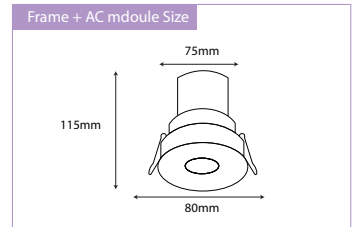

### Product Description

This is a modern, round spotlight light designed for recessed ceiling installation. It features a two-tone color scheme, typically with a lighter inner ring and a darker outer body. A key feature is its adjustable inner section, allowing the spotlight to be tilted for directional lighting.

### Frame

Finish	: White, Black, Custom
Material	: Die Cast Aluminum
Diameter	: 80 mm
Height	: 40 mm
Cutout	: 75mm
With AC Module Height	: 115mm
With DC Module Height	: 88mm