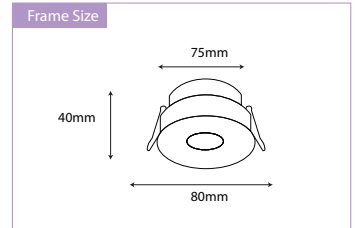

### Product Description

This is a modern, round spotlight light designed for recessed ceiling installation. It features a two-tone color scheme, typically with a lighter inner ring and a darker outer body. A key feature is its adjustable inner section, allowing the spotlight to be tilted for directional lighting.

### Frame

Finish	: White, Black, Custom
Material	: Die Cast Aluminum
Diameter	: 80 mm
Height	: 40 mm
Cutout	: 75mm
With AC Module Height	: 115mm
With DC Module Height	: 88mm