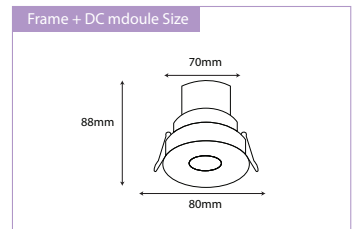

Frame

Frame + Module

Full Fitting

### Product Description

This is a modern, round spotlight light designed for recessed ceiling installation. It features a two-tone color scheme, typically with a lighter inner ring and a darker outer body. A key feature is its adjustable inner section, allowing the spotlight to be tilted for directional lighting.

### Frame

Finish	: White, Black, Custom
Material	: Die Cast Aluminum
Diameter	: 80 mm
Height	: 40 mm
Cutout	: 75mm
With AC Module Height	: 115mm
With DC Module Height	: 88mm