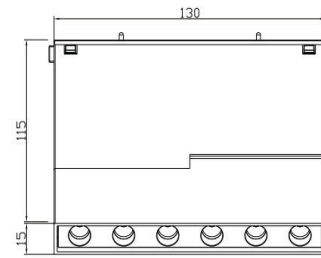

6W

130x115x15MM

12W / 18W

260x115x15MM

Product Description

This innovative magnetic folding track light offers a unique and versatile lighting solution for modern interiors. Designed for seamless integration into track rail systems, it combines the flexibility of a folding grille design with the ease of magnetic installation. This allows for adjustable light direction and a dynamic lighting experience, perfect for accent lighting and highlighting specific areas.

Lamp

CRI	: >90
Wattage	: 6W 12W 18W
Beam Angle	: 16° 24° 36° 38°
CCT	: 2700K 3000K 3500K 4000K

Body

Color	: White / Black
Length 6W - 12 W - 18 W (mm)	: 130 - 260 - 260
Width (mm)	: 115
Height (mm)	: 15

Electric