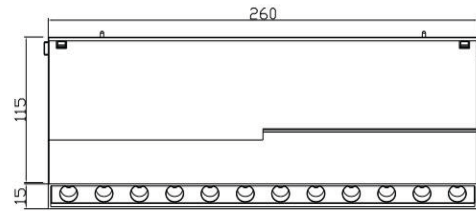

6W

130x115x15MM

12W / 18W

260x115x15MM

Product Description

This innovative magnetic folding track light offers a unique and versatile lighting solution for modern interiors. Designed for seamless integration into track rail systems, it combines the flexibility of a folding grille design with the ease of magnetic installation. This allows for adjustable light direction and a dynamic lighting experience, perfect for accent lighting and highlighting specific areas.

Lamp

CRI	: >90
Wattage	: 6W 12W 18W
Beam Angle	: 16° 24° 36° 38°
CCT	: 2700K 3000K 3500K 4000K

Body

Color	: White / Black
Length 6W - 12 W - 18 W (mm)	: 130 - 260 - 260
Width (mm)	: 115
Height (mm)	: 15

Electric