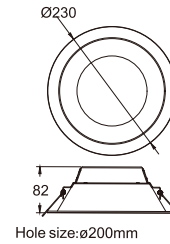

24W

30W

Product Description

This high-performance downlight is engineered for longevity and precision, boasting a rated life of 50,000 hours and a high color rendering index (CRI) of over 80. Its durable aluminum and PC body is available in sleek white or black finishes, making it a versatile choice for various architectural environments. The fixture offers exceptional visual comfort with a low Unified Glare Rating (UGR) of less than 15 and multiple beam temperature options ranging from 3000K to 6500K. Designed for flexibility, it supports a wide range of dimming protocols including Triac, DALI, and 0-10V to suit any lighting control system. With an IP20 protection rating and a lumen output reaching up to 3300lm, this 24W-30W light provides powerful, efficient illumination for indoor spaces. It comes with CCT dip switch.

Light

Light Source	: LED
CRI	: >80
Wattage	: 24W 30W
Beam Angle	: 90°
Color Temperature	: 3000K/4000K/6500K (CCT Switchable)
Rated Life	: 50,000 Hrs.

Body

Finish	: White Black
Material	: Aluminum + PC
Diameter (mm)	: 190mm 230mm
Cutout (mm)	: 165mm 200mm
Height (mm)	: 77mm 82mm