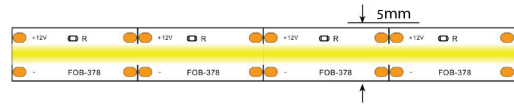

LED COB 8W

Strip Light

Lightronic®

Product Description

A COB strip light features closely packed LED chips for smooth, even illumination. It's energy-efficient, versatile, and perfect for accent lighting in homes and commercial spaces, offering seamless integration and various brightness options.

Lamp

Power	: 8 W/M
CRI	: >90
Rated Life	: 30,000 HRs
CCT	: 2700K 3000K 4000K 6500K
Led Qty	: 320LEDs/M

Dimensions

Width	: 5mm
Length	: 5000 mm
Cut Point	: 100 mm

Electric

Voltage	: DC24V
Luminaire Efficacy	: 100 lm/W

Other

Protection	: IP20
------------	--------

Options

Dimmable Option	: Triac 0/1 - 10V Dali
	: Wireless

LED COB 8W

Strip Light

Lightronic[®]

Hall | Residence | School | Colleges | Commercial | Hospitality