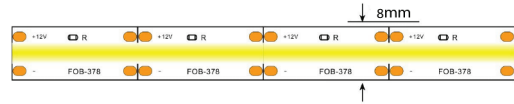

LED COB 8W

Strip Light

Lightronic®

Product Description

A COB strip light features closely packed LED chips for smooth, even illumination. It's energy-efficient, versatile, and perfect for accent lighting in homes and commercial spaces, offering seamless integration and various brightness options.

Lamp

Power	: 8 W/M
CRI	: >90
Rated Life	: 30,000 HRs
CCT	: 2700K 3000K 4000K 6500K
Led Qty	: 320LEDs/M

Dimensions

Width	: 8 mm
Length	: 5000 mm
Cut Point	: 100 mm

Electric

Voltage	: DC24V
Luminaire Efficacy	: 100 lm/W

Other

Protection	: IP20
------------	--------

Options

Dimmable Option	: Triac 0/1 - 10V Dali
	: Wireless

LED COB 8W

Strip Light

Lightronic[®]

Hall | Residencance | School | Colleges | Commercial | Hospitality