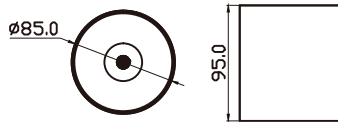

12W

Product Description

This cylinder pendant light offers a modern and minimalist lighting solution for both residential and commercial spaces. Its clean, cylindrical design provides a sleek aesthetic, while its focused beam ensures efficient and effective illumination. Available in multiple power options and finishes, this downlight is designed to meet a variety of lighting needs.

Lamp

Light Source	: CREE LED
Wattage	: 6W | 12W | 20W
CCT	: 3000K | 4000K | 5000K
Beam Angle	: 20° | 28° | 30° | 36°
Rated Hours	: 30,000hrs.

Body

Color	: White / Black
6W Dia - Height	: 70 mm - 85 mm
12W Dia - Height	: 85 mm - 95 mm
20W Dia - Height	: 105 mm - 105 mm

Electric

Voltage	: 220-240V,50/60Hz
Luminaire Efficacy	: 100lm/W

Other

Protection	: IP20
Dimmable Option	: Triac | 0/1 - 10V | Dali
Mounted Type	: Surface