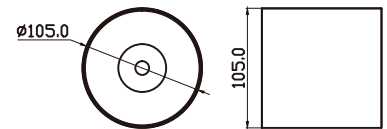

6W

12W

20W

Product Description

This cylinder pendant light offers a modern and minimalist lighting solution for both residential and commercial spaces. Its clean, cylindrical design provides a sleek aesthetic, while its focused beam ensures efficient and effective illumination. Available in multiple power options and finishes, this downlight is designed to meet a variety of lighting needs.

Lamp

Light Source	: CREE LED
Wattage	: 6W 12W 20W
CCT	: 3000K 4000K 5000K
Beam Angle	: 20° 28° 30° 36°
Rated Hours	: 30,000hrs.

Body

Color	: White / Black
6W Dia - Height	: 70 mm - 85 mm
12W Dia - Height	: 85 mm - 95 mm
20W Dia - Height	: 105 mm - 105 mm