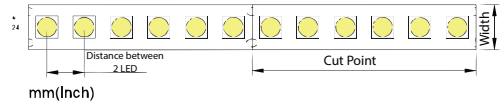

RIBBON 9.6W

Led Strip Light

Lightronic®

IP20

Product Description

LED strip lights are flexible, versatile lighting solutions that come in a long, narrow strip embedded with LEDs. They offer a range of colors and brightness levels, making them ideal for accent lighting, under-cabinet illumination, or creating vibrant lighting effects. Easy to install with adhesive backing or mounting clips, LED strip lights can be cut to fit various lengths and controlled via remote or smartphone apps, allowing for customized lighting designs and energy-efficient performance.

Lamp

Power	: 9.6 W/M
CRI	: >90
Rated Life	: 30,000 HRs
CCT	: 2700K 3000K 3500K 4000K 5000K 6500K
Efficacy (lm/m)	: 910 960 980 980 980 980
Led Qty	: 120LEDs/M

Dimensions

Width	: 5 mm
Length	: 5000 mm
Distance between 2 LED	: 8.3 mm
Cut Point	: 50 mm