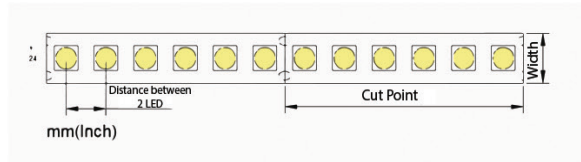

RIBBON RGB+, 19W

Lightronic®

Led Strip Light

IP20

Product Description

The RGB+ strip light offers a vibrant array of colors, allowing you to create dynamic lighting effects for any setting. Perfect for mood enhancement and accent lighting, it's easy to install and ideal for both indoor and outdoor use.

Lamp

Power	: 19W/M
CRI	: >90
Rated Life	: 30,000 HRs
CCT	: RGB+(2700K 3000K 4000K 6000K)
Led Qty	: 60LEDs/M
Luminaire Efficacy	: 100 lm/W

Electric

Voltage	: DC24V
---------	---------

Other

Protection	: IP20
------------	--------

Dimensions

Width	: 12 mm
Length	: 5000 mm
Distance between 2 LED	: 11.6 mm
Cut Point	: 100 mm

Options

Dimmable Option	: Triac 0/1 - 10V Dali
	: Wireless

RIBBON RGB+, 19W

Led Strip Light

Lightronic[®]

IP20