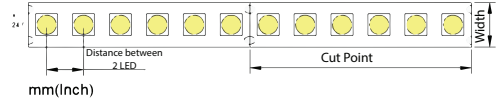

IP20

Product Description

The tunable LED strip light allows you to adjust the color temperature, ranging from warm to cool white. Perfect for creating the desired ambiance, it's versatile for various settings and easy to install, enhancing any space with customizable lighting.

Lamp

| | |
|--------------------|---------------------------------|
| Power | : 19 W/M |
| CRI | : >90 |
| Rated Life | : 30,000 HRs |
| CCT | : 2700K - 6500K (Tunable White) |
| Led Qty | : 120 LEDs/M |
| Luminaire Efficacy | : 100 lm/W |

Electric

| | |
|---------|---------|
| Voltage | : DC24V |
|---------|---------|

Other

| | |
|------------|--------|
| Protection | : IP20 |
|------------|--------|

Dimensions

| | |
|------------------------|------------|
| Width | : 10 mm |
| Length | : 5000 mm |
| Distance between 2 LED | : 10.33 mm |
| Cut Point | : 100 mm |